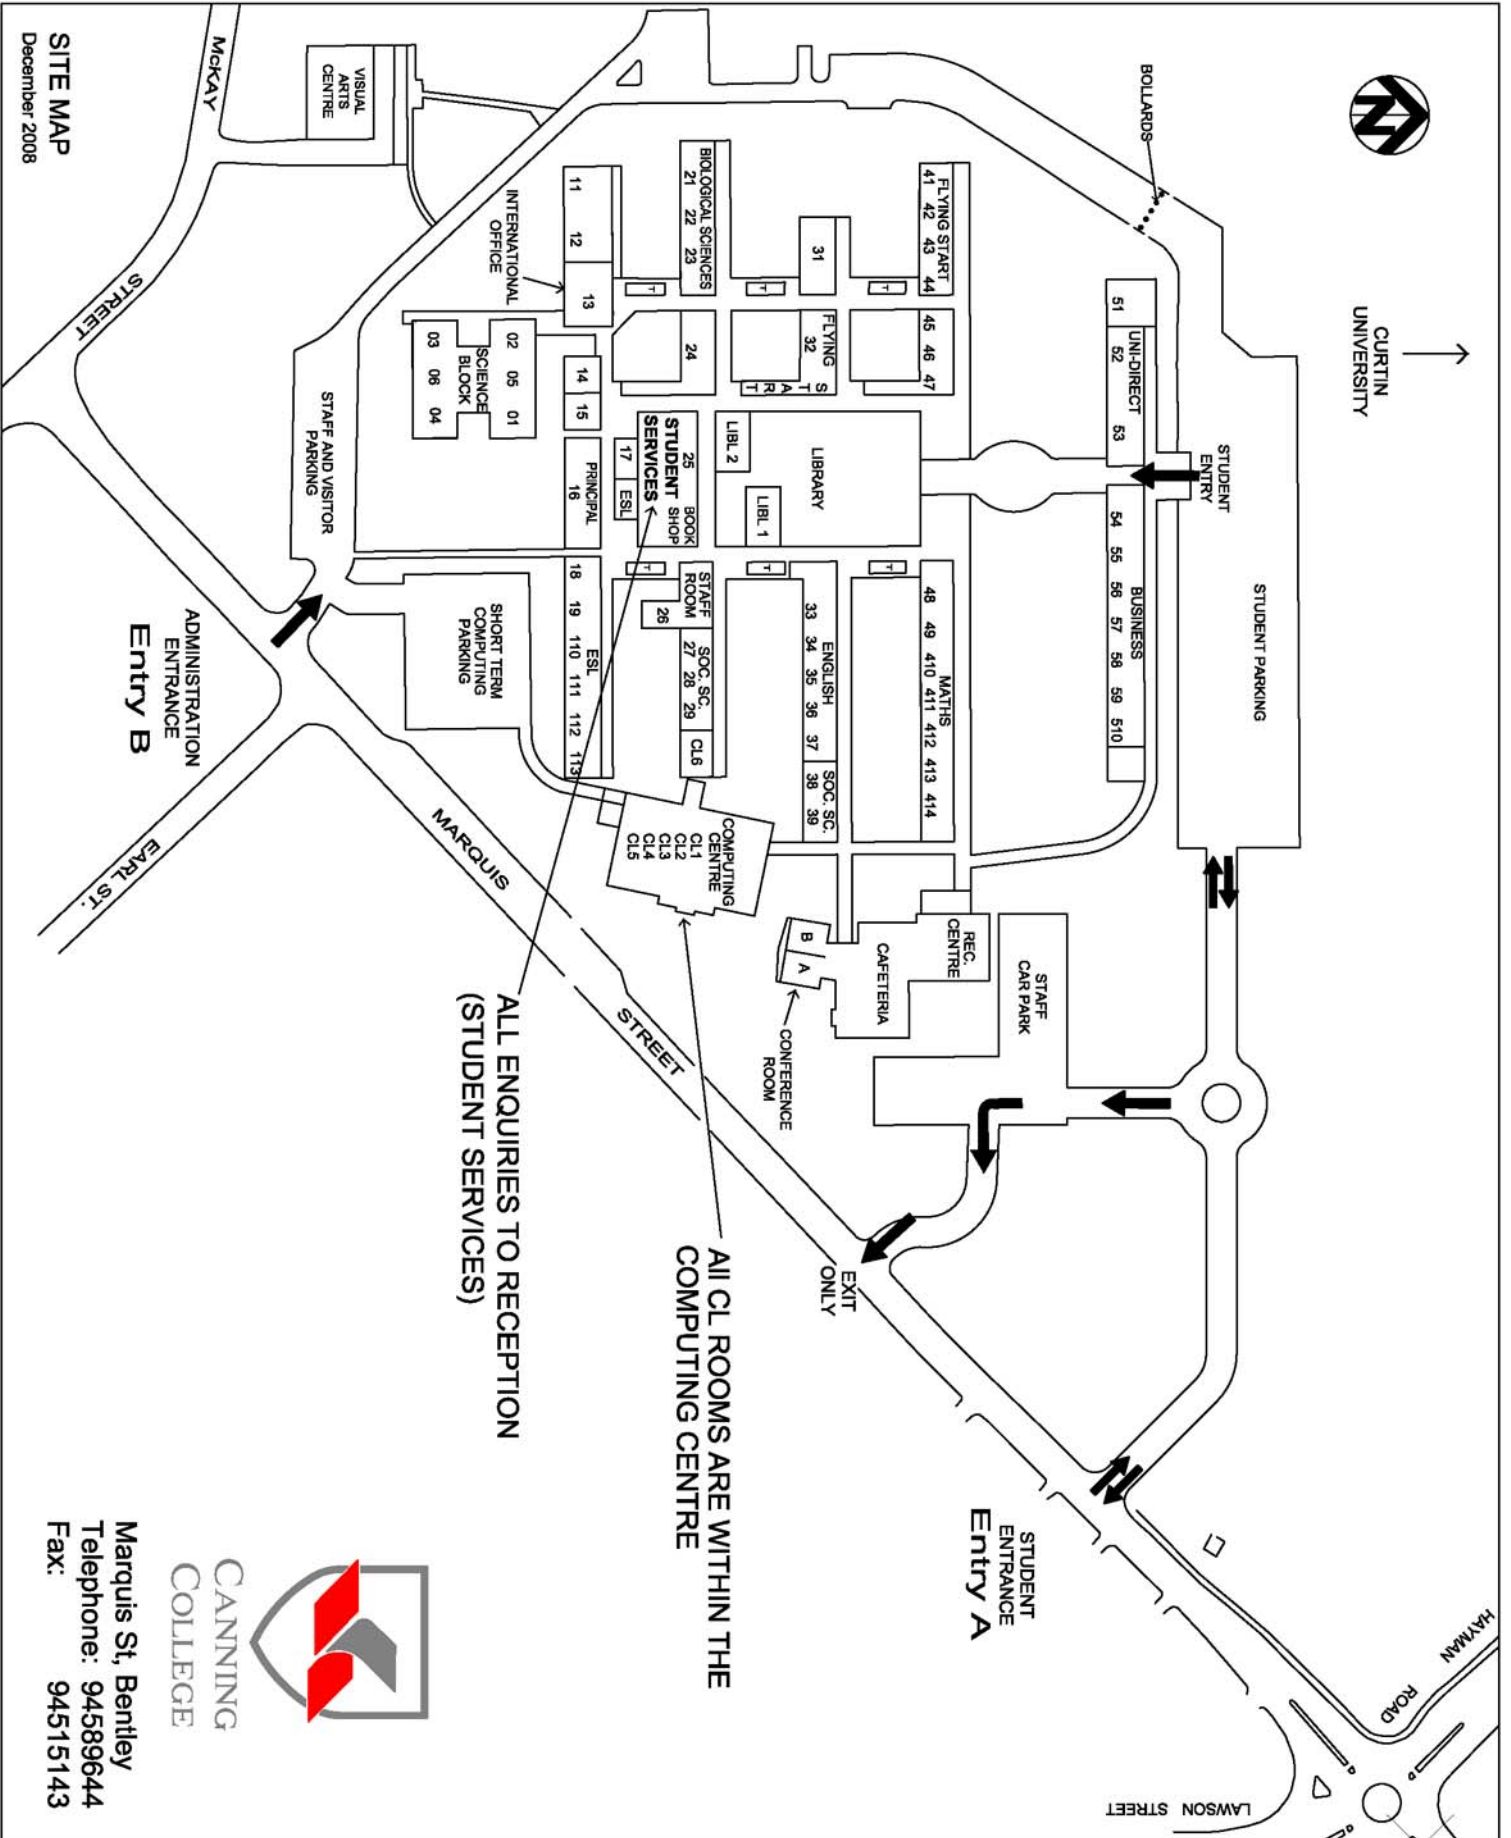

CURTIN UNIVERSITY

ALL ENQUIRIES TO RECEPTION (STUDENT SERVICES)

ALL CL ROOMS ARE WITHIN THE COMPUTING CENTRE

STUDENT ENTRANCE Entry A

ADMINISTRATION ENTRANCE Entry B

SITE MAP  
December 2008

CANNING COLLEGE